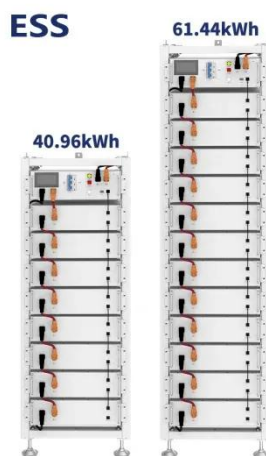

47U DEEP WIDE SERVER RACK EURO-SERIES 1200MM DEPTH ...

It is 800 millimeters wide and 1200 millimeters deep to support mounting of equipment up to 1050 millimeters in depth. This allows more room in the rear for removing hot-swap power supplies from ...