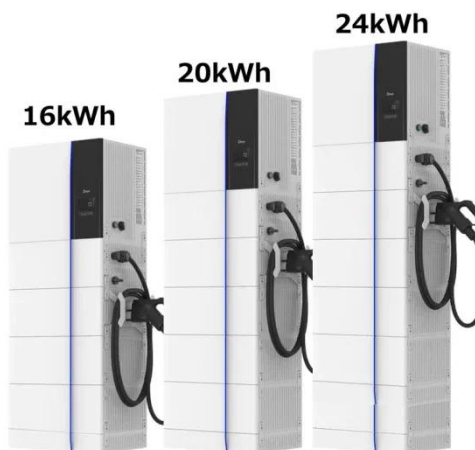

safe and intelligent energy storage solution developed by Huijue Group. The system adopts lithium iron phosphate ...

Energy storage Solutions , Smart String ESS

FusionSolar's ESS solutions are modular, scalable, and adaptable to different energy demands and applications.,Huawei FusionSolar provides new generation string inverters with smart management ...

100kWh Smart PV Ess Cabinet

Integrated PV and storage system with super wide PV input voltage; Small footprint and IP54 protecting grade for outdoor installation. Safe & Reliable High-performance battery cell, meet IEC/UL/GB ...

ESS Solar Energy Storage Battery Cabinet 215kwh 430kwh 1MWh All

...

It is an one-stop integration system and