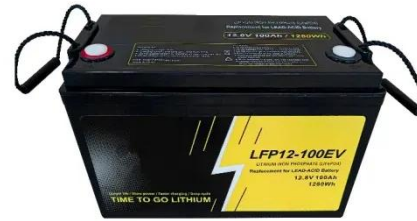

seamlessly housed in an IP55-rated cabinet for enhanced protection against water and dust, ensuring ...