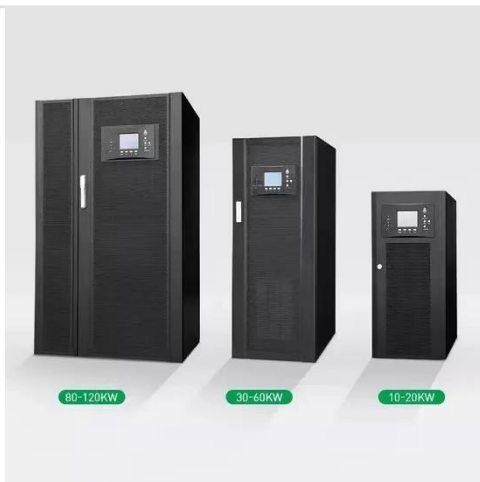

Outdoor Power Cabinet , Power Cabinet , NPX06-H1

LongXing outdoor power cabinet provides flexible size options, offers the ideal enclosure solution to build the whole base station inside.

Mission Critical Outdoor Telecom