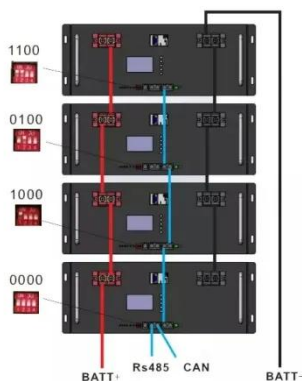

Battery Enclosures & Boxes

Shop battery boxes of every shape and size from Midnite Solar, MK Deka, DPW, Ironridge and more. Battery enclosures will keep batteries safe from weather, damage, theft or electrical hazard.

Solar Battery Enclosure

Protect your solar batteries with our tested, waterproof enclosures today! KDM solar battery cabinets provide you with the ultimate outdoor dust-tight, watertight, and weatherproof solution for