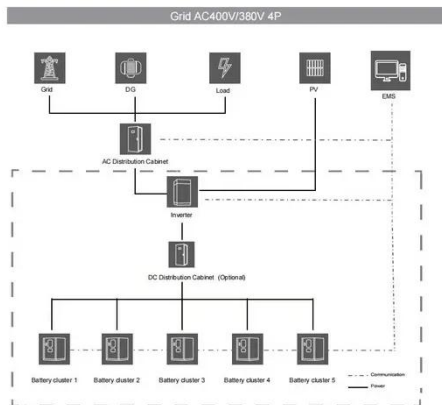

Solar Array Combiner Box 120A 1000VOC 6 String ...

The AIMS Power Solar Array Combiner Box provides a ...

Midnite Solar

Durable combiner box with 6 breaker slots, integrated surge protection, and fused PV string inputs. Perfect for safe, efficient solar array combining and simplified installation.

6 String Solar Array Combiner Box 120A 1000 VOC 6 Inputs 12KW ...

The AIMS Power Solar Array Combiner Box provides a convenient solution for large PV solar array installations. The Combiner Box is exactly that... a box

that serves as a central location for multiple ...

MidNite Solar MNPV Series PV Combiner Boxes , Solamp Inc.

Shop MidNite Solar MNPV series combiner boxes at Solamp. NEMA 3R aluminum enclosures for safe PV string management. Expert support and fast shipping.

6 String PV Combiner Box, 1000V , Power Home

The 6-string solar power combiner box is rated for 1000V and has integrated PV string monitoring for efficient solar management. The DC combiner box with string monitoring can accommodate six PV ...