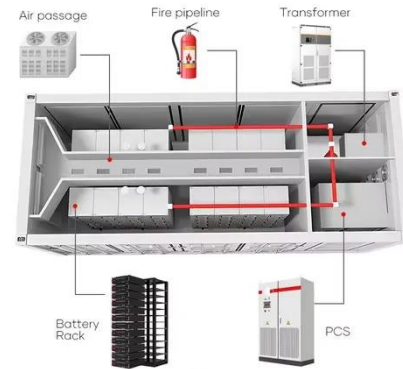

### **Communication Base Station Telecom Power Supply Unit Huawei**

...

Huawei R4850N6 DC Rectifier Module Telecom Power Supply Unit. With advantage of features like compact size, easy to install, compatible with battery rack stacking and standard open rack, excellent ...