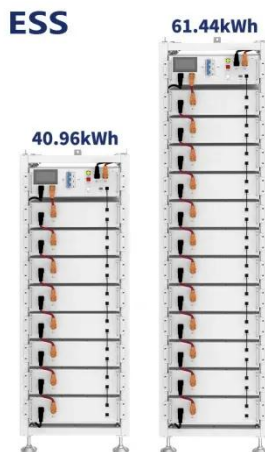

OUTDOOR COMMUNICATION CABINET

Battery cabinet management system communication power supply solution Indoor (external) type integrated cabinet, realizing multi-level modular design. Modular switching power supply, dynamic ...

Solar container communication station wind power storage ...

Discover the Large-scale Outdoor Communication Base Station, designed for smart cities, communication