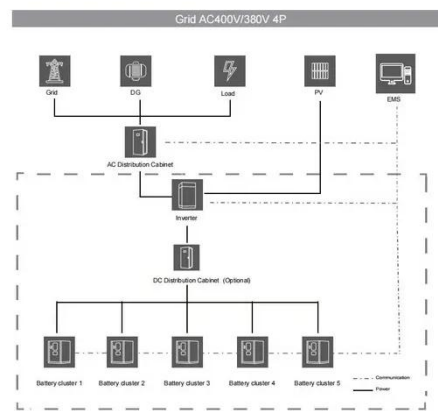

380V Three Phase High Performance Solar Pump Dedicated Inverter with

The Solar Seeker SP4 Series is a high-performance solar inverter specifically designed to power large-capacity water

pumps in demanding environments. It combines cutting-edge MPPT technology and hybrid ...

Solar Pumping Inverter with AC and Solar Priority 750W to 22KW

Solar pumping inverter integrates advanced functions such as Hybrid AC Power, Solar Priority, Remote Monitoring, Multi-pump Linkage, Low-input Voltage, etc. It can be directly installed outdoors without ...