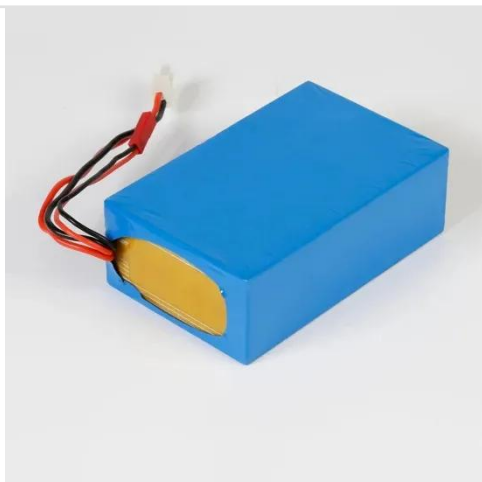

Indoor Photovoltaic Energy Cabinet, Base Station Energy Storage

The cabinet accepts direct PV input via MPPT controllers, storing excess solar energy for later use. The EMS prioritizes "solar-first" logic, ensuring that daytime solar generation supports the base station load before ...