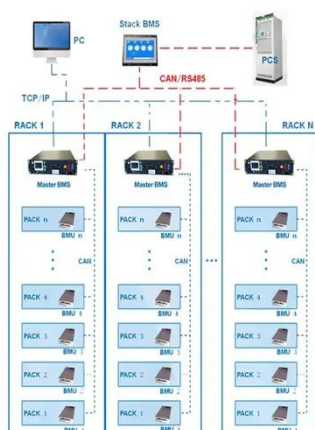

BMS Wiring Diagram