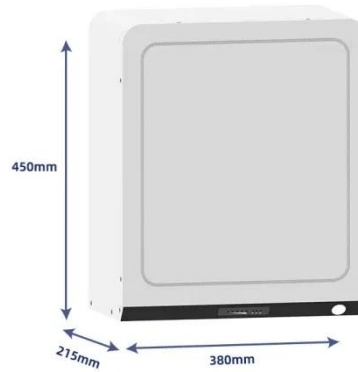

Best N Type 560Watt/570W/580Watt Mono Solar Panels

With a lifespan of 30 years, this SP580M-72H module provides 10-30% more power generation compared to conventional P-type modules, maximizing your return on investment. The N-type solar ...