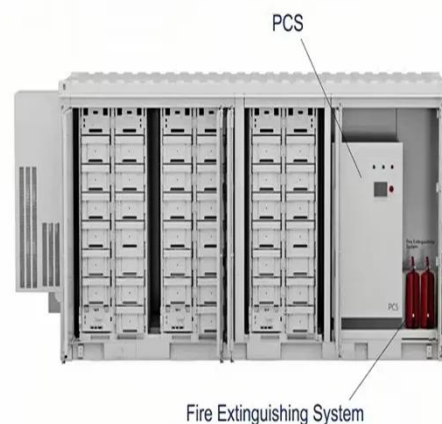

30 Watt Solar LED Street Light for Gardens, Courtyards, Parks and

The 30 Watt Solar Street Light with Motion Sensor is perfect for both residential/home and commercial applications with an output of up to 3300 Lumens! This Solar Light features metal and ABS ...