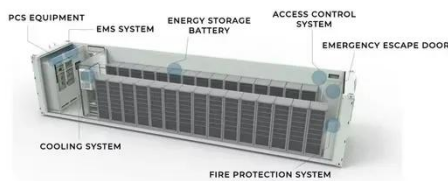

performance in all weather conditions.

SOLTECH STLSTC305WMGY SUNLIKE Series, Solar ...

This economical, easily-installed, off-grid lighting solution is ideal for areas such as pathways, parking lots, landscaping, parks, schools, trails, or any remote locations that have no access to conventional ...