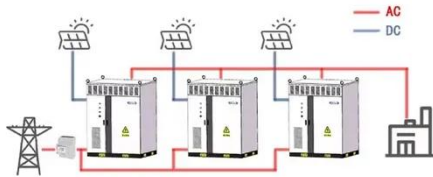

Battery, Find Details and Price about Metal Cabinet Distribution Cabinet from Stainless Steel Power Distribution Cabinet IP66 Metal ...

WORKING PRINCIPLE