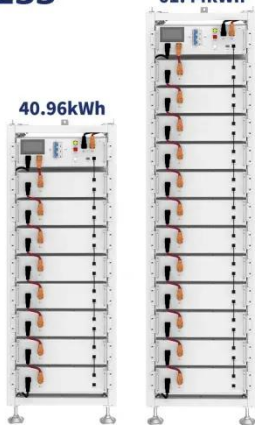

consumers with all ...

ESS

Outdoor BESS

BESS Energy Storage Container System
500kW 1MW 1MWh 2MWh IP54 Outdoor
Cabinet 125kW 215kWh with PV Input

Contact Us

For catalog requests, pricing, or partnerships, please visit:
<https://scelto.co.za>