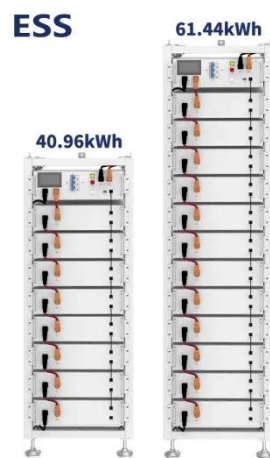

Outdoor Telecom Enclosure

Our outdoor telecom enclosures protect critical communications infrastructure, including 5G base stations, network switches, fiber optic equipment, and cellular repeaters.

Weatherproof Outdoor Electrical Enclosures , Durable Outdoor Telecom

Discover AZE Telecom's weatherproof outdoor electrical enclosures and