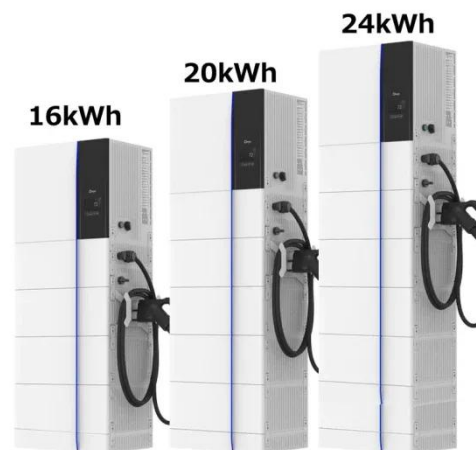

Commercial Energy Storage System , 250KW/500KWH

Zeconex energy storage system companies produced 250KW/500KWH commercial energy storage system, Can storing energy to realize peak shaving and valley filling, and profit from price difference ...