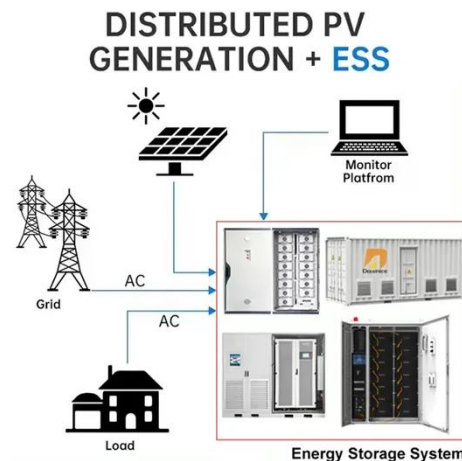

Exploring Foldable Photovoltaic Panel Containers

Foldable photovoltaic panels are lightweight and portable solar panels designed to be easy to carry and use. The unique folding design allows it to be stored without taking up space and ...

Account help

Open the Sign-in Helper for support options or hacked account issues Easily create a family group and set parental controls like screen time limits and app filters for free with Microsoft Family Safety. Your ...