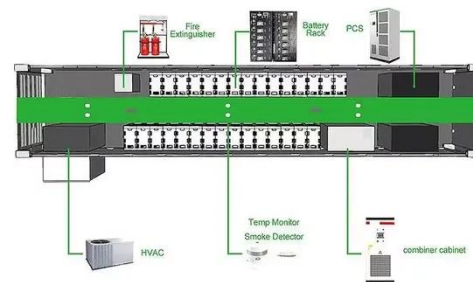

Switchgear For Electricians , Wholesale , ISupply ...

Shop switchgear, powerpoints, & switches from top brands like Clipsal & Transco. Wholesale prices & fast delivery for electricians across Australia.