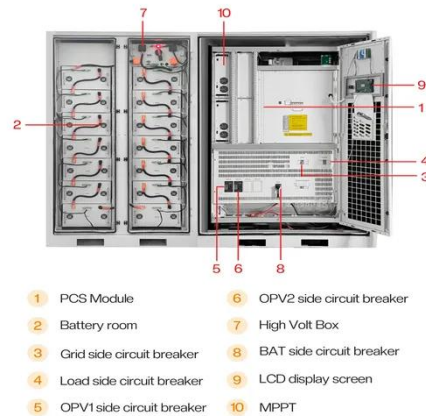

Our Telecom Base Station Power Supply solutions provide reliable and scalable backup power for telecom infrastructure. Developed through our Philippines telecom base station project, these battery ...