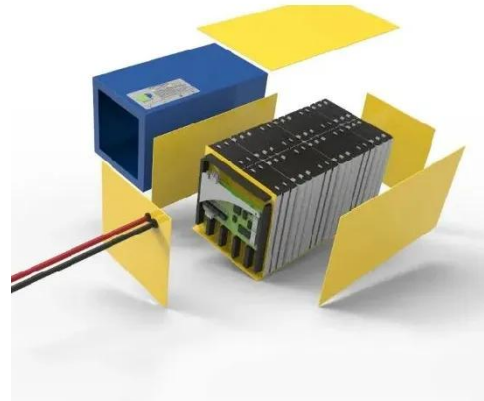

job done while also taking up the least amount ...