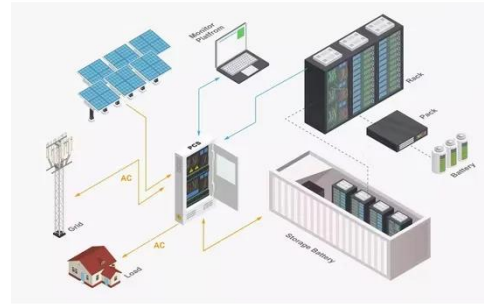

Leste.

Timor-Leste Maps & Facts

Timor Leste/East Timor is an island country in the Eastern Lesser Sunda Islands, at the southern extreme of the Malay Archipelago in Southeast Asia. Timor Leste is the only Asian Nation ...

Grid-connected Photovoltaic Inverter and Battery System for Telecom

Discover how a grid-connected photovoltaic inverter and battery system enhances telecom cabinet efficiency, reduces costs, and supports eco-friendly operations.