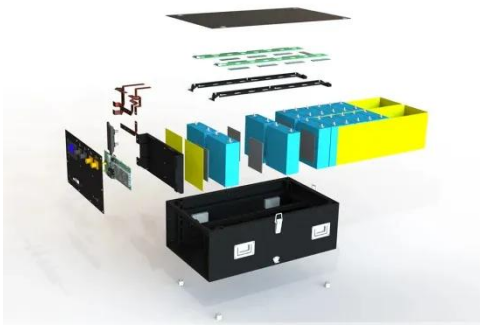

BIPV Roofing System Innovative Design Of Photovoltaic Technology

...

Instead of attaching solar panels to a separate roof or façade, BIPV products can offer weather protection, thermal insulation, noise protection, daylight illumination, and even increased safety,

...