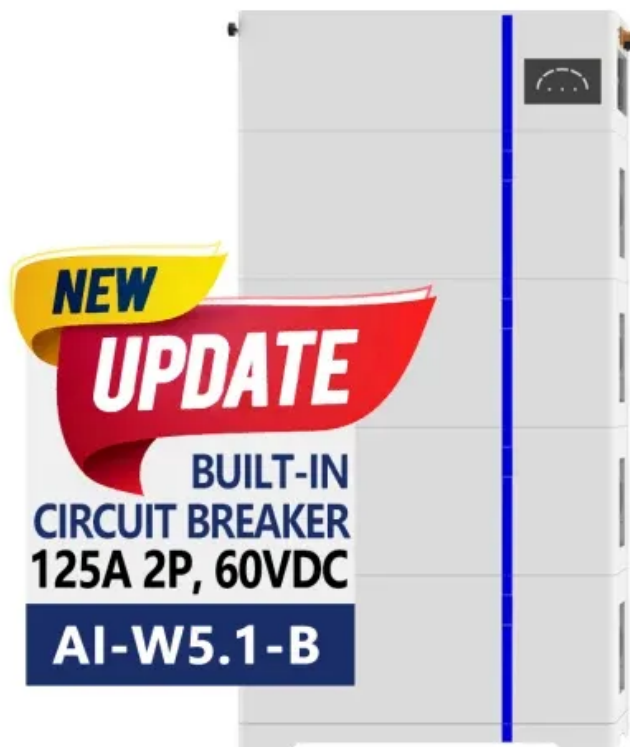

Tirana bipv solar roof integrated panel equipment

ESS

Tirana bipv solar roof integrated panel equipment

Integrating Solar Power into Roofing: BIPV and the Future of

Building-integrated photovoltaics (BIPV) provide a solution by combining waterproofing and energy generation within solar-integrated roofing. By embedding solar technology into shingles or ...