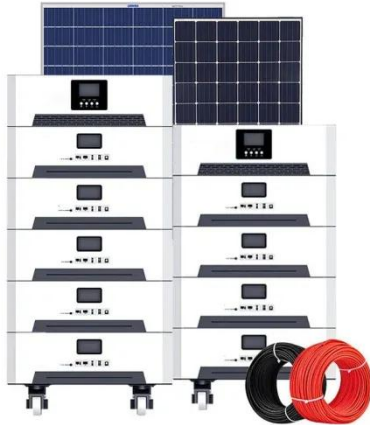

# Togo Communication Base Station Inverter Cabinet Quality

## Togo Communication Base Station Inverter Cabinet Quality

## COMMUNICATION BASE STATION INVERTER ENERGY STORAGE

Energy storage battery cabinet line base station Base station energy cabinet: a highly integrated and intelligent hybrid power system that combines multi-input

### Energy storage system of communication base station

Energy storage system of communication base station Base station energy cabinet: floor-standing, used in communication base stations, smart cities, smart transportation, power systems, edge sites and ...