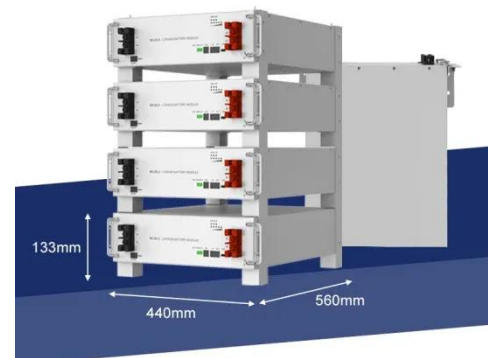

Tokyo rechargeable solar battery cabinet

Tokyo lithium battery station cabinet integrated system

Cabinet-type energy storage batteries offer a versatile and efficient solution for storing solar energy. Their compact design, high energy density, seamless integration with solar systems,

Battery Cabinet, Battery Storage Cabinet, Battery Bank Rack

EverExceed customizes all types of Battery Rack, battery cabinet for lithium Battery, LiFePO4 battery and battery storage system, which are easily assembled at site.

tokyo rv energy storage solar energy storage cabinet lithium battery

Find the perfect tokyo rv energy storage solar energy storage cabinet lithium battery to suit your needs, with options curated to align seamlessly with your requirements

Tokyo Industrial and Commercial