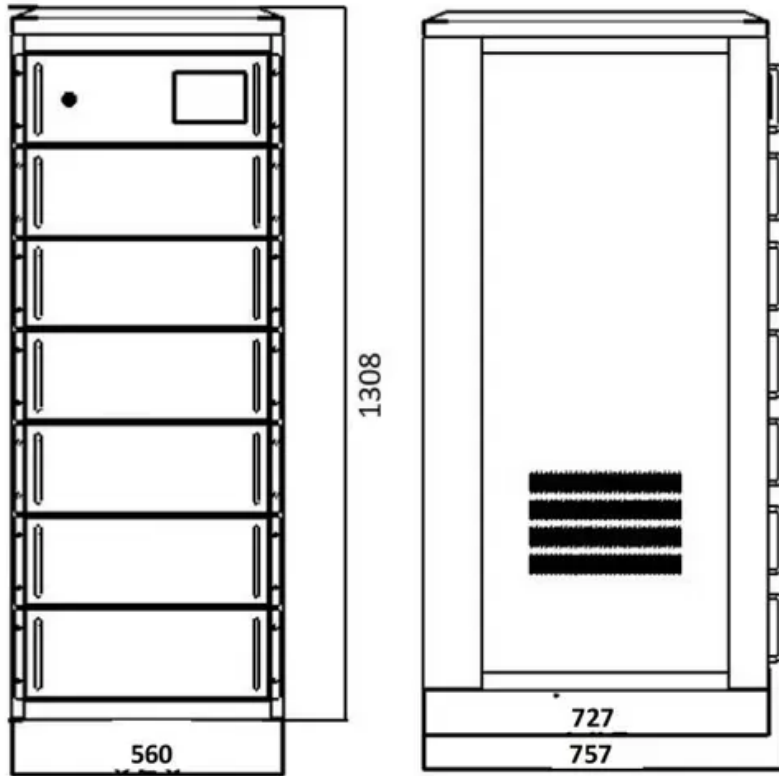

Tonga lithium battery inverter

Tonga lithium battery inverter

Tonga Battery

A solar-plus-storage project combining 300kW of PV and a 2MWh battery energy storage system (BESS) has been installed in the Polynesian archipelago nation of Tonga.