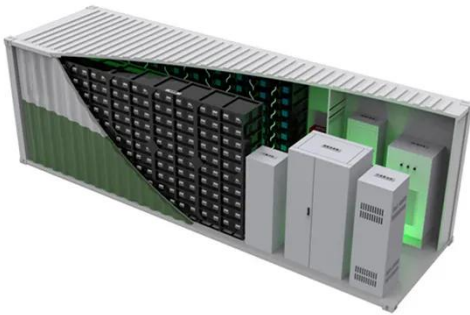

Manufacturers

Our cabinets are built to withstand harsh weather conditions and provide excellent protection for power management systems, telecom base stations, energy storage battery systems, and radio equipment.

Outdoor Telecom Enclosure Solutions: Weatherproof & Customizable ...

Need durable outdoor telecom enclosures? Discover IP65 waterproof cabinets with UV resistance and corrosion protection. Custom sizes available for telecom equipment. [Click to compare ...](#)

Telecom System Integration and Outdoor Network Enclosure Solutions

Westell offers secure, weather-tight outdoor network enclosures to protect electronic equipment for outdoor telecom networks.