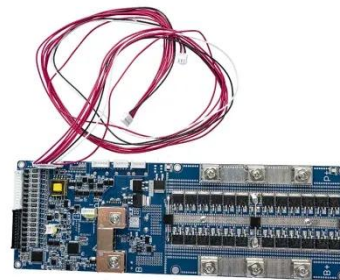

EF ECOFLOW DELTA Pro Ultra + Extra Battery Review

Unlike traditional portable power stations, its core is the Ultra Inverter (main unit), which pairs with up to three ultra-smart extra batteries and three solar inverters. This creates a scalable ...

EF ECOFLOW 12288Wh Power Station: Delta Pro Ultra X (1x)

Inverter ...

EcoFlow DELTA Pro Ultra X delivers whole-home power with 12-36 kW output and expandable 12-180 kWh capacity. Run lights, AC, EV chargers, and more--all from one intelligent system. Scalable for ...

EcoFlow DELTA Pro Ultra

Equipped with advanced technology, the EcoFlow Delta Pro Ultra ...

EF ECOFLOW DELTA Pro Ultra and Smart Home Panel, 6000Wh ...

Triple the inverters for an incredible 21.6kW AC output, allowing you to live life to the fullest even during an outage. The electric generator achieves a total 7200W output even during charging.