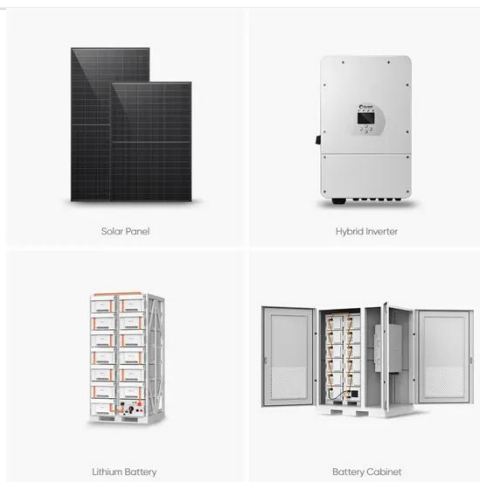

Outdoor Communication Single Warehouse Cabinet

It provides uninterrupted power supply (UPS) capabilities, ensuring reliable power for critical applications such as communication base stations and emergency services in regions with unstable grids.