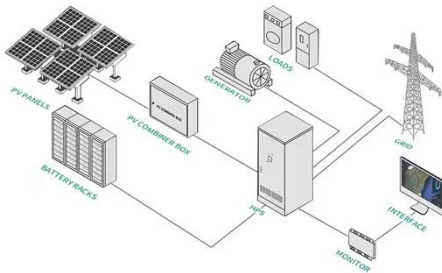

advancements in battery technology driving innovations in efficiency and capacity. Manufacturers are exploring new materials and ...

Home Wall Battery , 5kWh 10kWh 14.34kWh Wall Battery, GSL Energy

The project combines three 10kWh UL-certified batteries with two 5kWh wall-mounted batteries, paired with Shuori and Pengcheng inverters, to create a stable and efficient off-grid residential energy ...