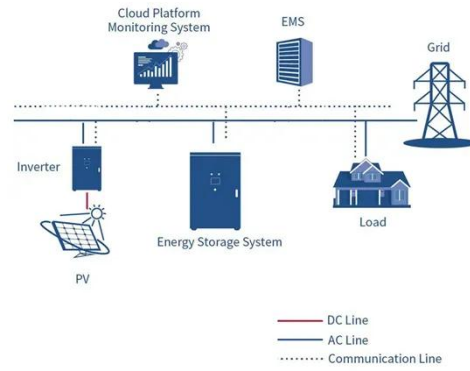

Contact Us

For catalog requests, pricing, or partnerships, please visit:
<https://scelto.co.za>