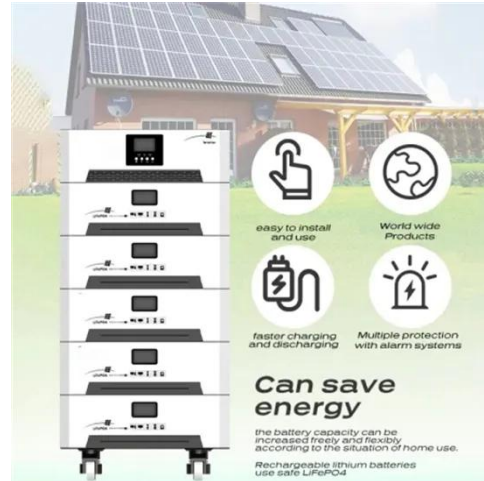

This manual contains pertinent owner's information, including warranty, electrical diagrams, exploded views, and lists of repair parts for generator model number 004270-2.

Generac Belts and Pulleys , OEM Parts , Generator Magic

Pulleys and belts for your Generac generator are in stock and ready to ship to your home. Genuine OEM replacement parts. Same day shipping available. Shop now.

Generac Generator Belts

Belts and Generator parts of all kinds. Your number one source for Generac Generator Belts!