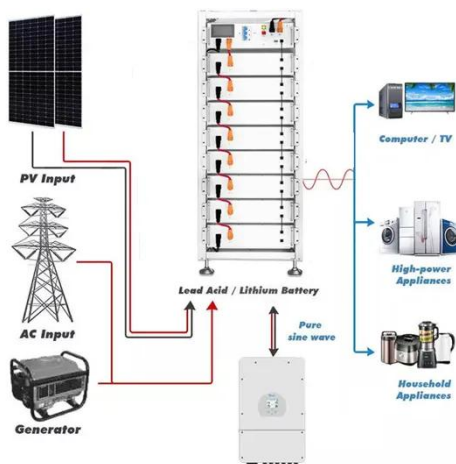

Discover the reach of 5G towers and learn how far they can transmit signals. Stay informed about the latest advancements in 5G technology and its impact on connectivity.