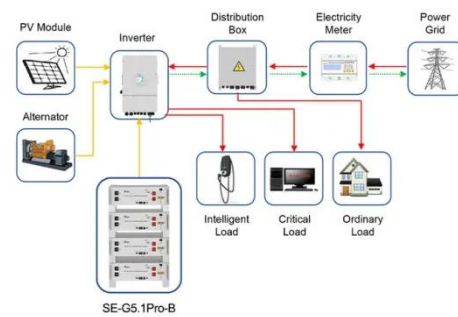

Application scenarios of energy storage battery products