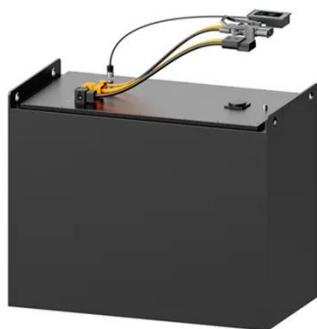

What types of sleeves are needed to install photovoltaic panels

What types of sleeves are needed to install photovoltaic panels

What size sleeve is suitable for installing photovoltaic panels

What equipment do you need to install solar panels? Equipment is necessary for a successful solar panel installation. Here are some key items to have on hand: Invest in high-quality solar panel mounting ...

All models of photovoltaic panel installation sleeves

For photovoltaic or solar fasteners, most common seen are embedded bolt sleeve, solar cell bolts, tower bolts, double end studs, threaded rods and nuts, these are high strength fasteners, grade 10.9 and ...

What sleeves are needed to install photovoltaic panels

Solar panel (also known as photovoltaic cell or solar cell) is a device which absorbs photos from the sun light and converts to the electrical energy. In