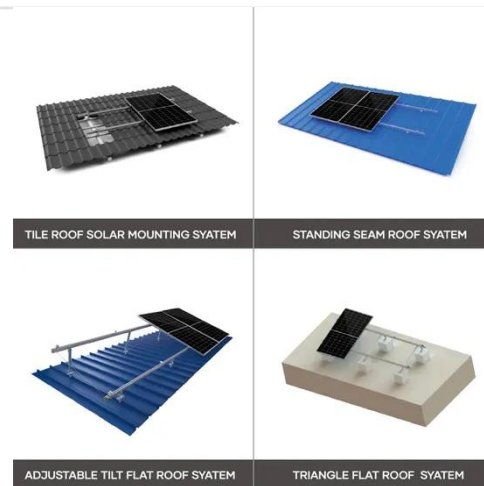

Communication base station inverter power equipment

This is critical to Communication Base Station Energy In such cases, energy storage systems play a vital role, ensuring the base stations remain unaffected by external power disruptions and maintain ...