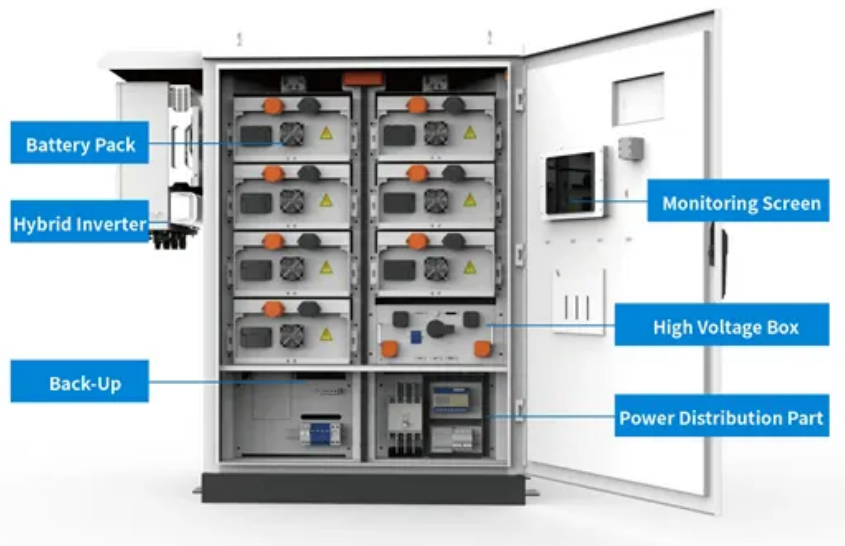

Where to check the serial number of photovoltaic panel equipment

Overview

Alpha serial number starts with "AL". eCactus serial number can be found on the. Precise serial number scanning of PV modules is essential for complete traceability, warranty validation, and long-term quality assurance. With drones and AI-powered image recognition. Go to the PV Support section on the JinkoSolar EU website. You can find it in the main navigation menu under 'Contact' or simply click button below Enter the module's Serial Number (SN) - a 24-digit code. Targeted scanning of modules always happens manually, but it also works for bulk scanning. Even though it. Certifications are a key indicator of a solar panel's authenticity and quality: Ensures the panel meets international standards for performance, safety, and durability. Certifies that the manufacturing process meets international.