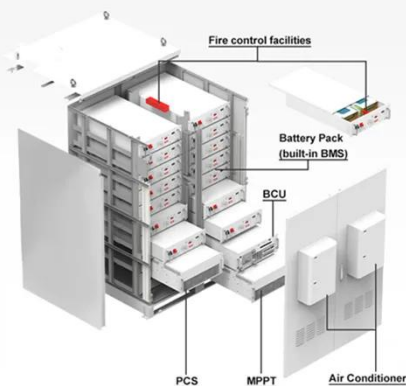

Wuling adds photovoltaic panels

Wuling Hongguang mini adds photovoltaic panels

Wuling has released a slew of Hongguang Mini EV variants, including a cabriolet version and a more premium Mini EV Macaron variant, but this is the first time since 2020 the base model is getting an ...

China Digest: Wuling New Energy, Leascend Photovoltaic

Wuling New Energy, the arm of HK-listed Wuling Motors, has secured $55 million in a strategic financing round.

How to install solar lights on Wuling, NenPower

To install solar lights on a Wuling vehicle, an individual should consider the following key steps: 1. Choose the appropriate solar lights, 2. Determine the optimal location for installation, 3. ...

Wuling Hongguang mini adds