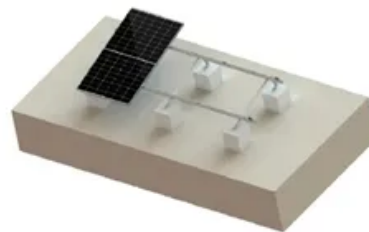

Xiong an New Area Communication Power Supply Cabinet 15kW Ex-factory Price

TILE ROOF SOLAR MOUNTING SYATEM

STANDING SEAM ROOF SYSTEM

ADJUSTABLE TILT FLAT ROOF SYATEM

TRIANGLE FLAT ROOF SYSTEM

Overview

Our electronics supplier database is a comprehensive list of the key suppliers, manufacturers (factories), wholesalers, trading companies in the electronics industry. Partnering with established manufacturers ensures. The shell is made of sheet metal material, featuring high strength, strong impact resistance, and deformation resistance, effectively protecting the internal circuit components. It possesses excellent electromagnetic shielding performance, contributing to the continuous and stable operation of the. XIONG'AN, China, Sept. 30, 2025 /Xinhua-AsiaNet/- How will future power grids be dispatched and controlled?

Hebei Xiong'an New Area is demonstrating the answer: a fully fiber-optic and 5G-enabled communication network provides complete visibility into operational data, while AI assists in dispatch. At the recently held Jing-Jin-Ji Electricity Expo, we proudly unveiled our revolutionary new product - the Voice-Controlled Power Distribution Cabinet - marking its first public showcase in the Xiong'an New Area. We have been specialized in High voltage equipment for many years. the majority of power users. The box type substation is mainly composed of multi-circuit high-voltage switch system, armored bus, substation integrated automation system, communication, telecontrol, metering, capacitance compensation, DC power supply and other electrical units. It is installed in a moisture-proof, rust proof.

It is mainly used for electricity acceptance and distribution in power transmission and distribution of power generation plants, substations, industrial and mining enterprises and high-rise

buildings as ...