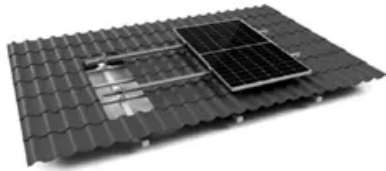

Xiong an New Area Communication Power Supply Cabinet 15kW Ex-factory Price

TILE ROOF SOLAR MOUNTING SYATEM

STANDING SEAM ROOF SYSTEM

ADJUSTABLE TILT FLAT ROOF SYATEM

TRIANGLE FLAT ROOF SYSTEM

Overview

Our electronics supplier database is a comprehensive list of the key suppliers, manufacturers (factories), wholesalers, trading companies in the electronics industry. Partnering with established manufacturers ensures. The shell is made of sheet metal material, featuring high strength, strong impact resistance, and deformation resistance, effectively protecting the internal circuit components. It possesses excellent electromagnetic shielding performance, contributing to the continuous and stable operation of the. XIONG'AN, China, Sept. 30, 2025 /Xinhua-AsiaNet/- How will future power grids be dispatched and controlled?