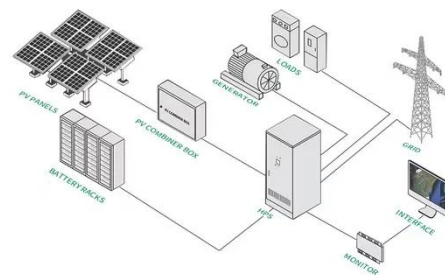

The Ultimate Guide to Outdoor Power Cabinets: Weatherproof ...

Meet the outdoor power cabinet - your new best friend for managing electricity in the great outdoors. These weatherproof warriors are revolutionizing how we power everything from landscape lighting to ...